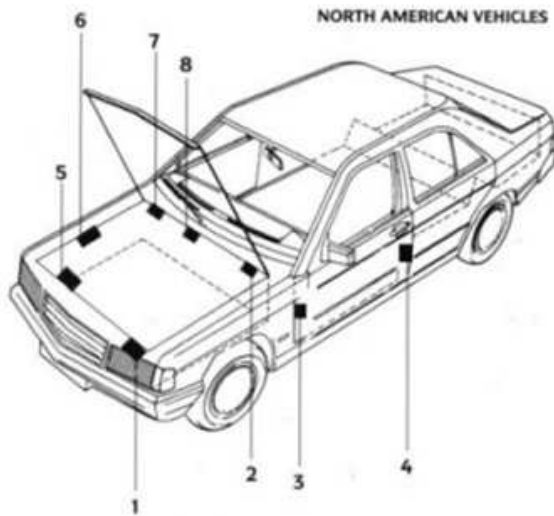

Domestic Vehicles

Additional Locations:

- 9 Spare Tire Cover
- 10 Inside Deck Lid
- 11 Left Rear Storage Compartment Inside Door
- 12 Right Wheel House or under spare tire cover
- 13 Right Side Trunk Area-CD Storage Compartment Door
- 14 Left Door Jam
- 15 Instrument Panel Compartment/Right Hand Sun Visor
- 16 Left Compartment Rear Lid
- 17 Passenger Door Rear Face
- 18 Rear Face of Right Door/"B" Pillar Face
- 19 Glove Box
- 20 Behind Drivers Seat
- 21 Body Side Rear Trim/Panel, Body Side Rear Trim Panel, Body Right-Rear Central Panel, Right-Rear Window Lower, Garnish Molding
- 22 Embossed on right strut tower
- 23 Floor under passenger seat
- 24 Under Driver Seat
- 25 Behind Battery
- 26 Cab Back Panel