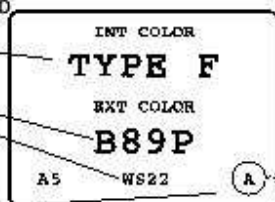

Foreign Vehicles

Acura	1,3,4	Mazda	1,3
Audi	4,13	Mercedes Benz	7,9
BMW	8,6,12	Mitsubishi	1,2,3
Daewoo	6,9	Nissan	1,3,4,5,7
Honda	1,2,4	Porsche	2,4
Hyundai	1	Saab	1
Infiniti	2,3	Subaru/Fuji	8
Isuzu	1,2,3,11	Suzuki	1,2,3,4,11
Jaguar	1	Toyota	1
Kia	1	Volkswagen	4
Land Rover	7,9	Volvo	7,8,9
Lexus	1		

Special Note: Honda and Acura Vehicles. You must find your color plate and look at the letter in the lower right hand corner. This code is the factory code and is part of the paint color. When ordering touch-up paint you will need to give this code in order to get the correct color. If you can't find the Factory code on the tag you can also get the code from the VIN number. It will be listed as the 11th character in the VIN.

Honda/Acura Paint Codes

On driver or passenger jamb

- #1 Interior Codes
- #2 Exterior Codes
- #3 No Paint Info
- #4 Factory Code A-Z, 1-5

The color code here. B-89P would be listed as B-89P-A

New Letter Code = 11th digit of VIN